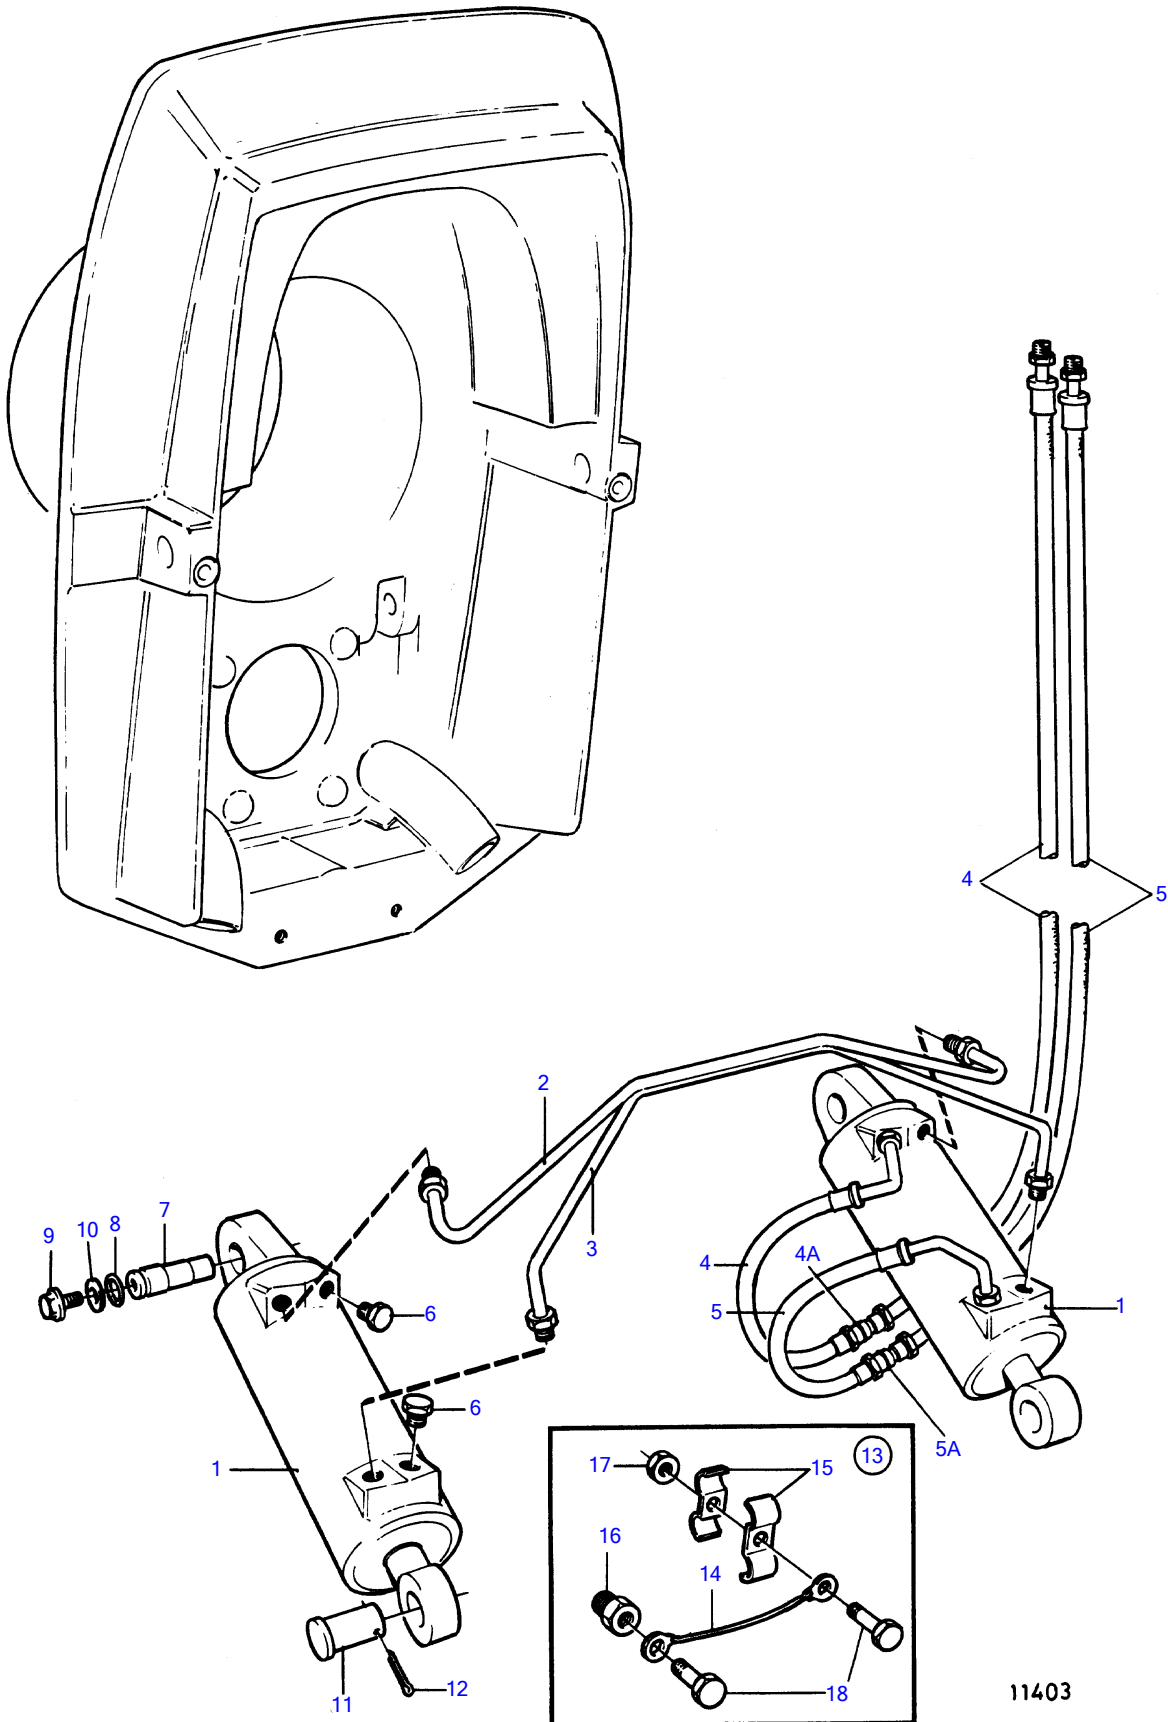

KAD42A

11403

KAD42A

| REF | PART NO. | QTY | DESCRIPTION | SEE SEC. | NOTES |
|-----|----------|-----|--------------------|----------|--------------|
| 1 | 854695 | 2 | Hydraulic cylinder | | |
| 2 | 854696 | 1 | Tube | | |
| 3 | 854697 | 1 | Tube | | |
| 4 | 854700 | 1 | Hydraulic hose | 20733 | |
| 4A | 960214 | 1 | • O-ring | | |
| 5 | 854701 | 1 | Hydraulic hose | 20733 | |
| 5A | 960214 | 1 | • O-ring | | |
| 6 | 852879 | 2 | Plug | | |
| 7 | 872382 | 2 | Spindle | | |
| 8 | 925053 | 2 | O-ring | | |
| 9 | 853060 | 2 | Flange screw | | |
| 10 | 853059 | 2 | Washer | | |
| 11 | 872126 | 2 | Clevis pin | | See group 4C |
| 12 | 967707 | 2 | Split pin | | See group 4C |
| 13 | 854625 | 1 | Set | | |
| 14 | 854627 | 1 | • Ground cable | | |
| 15 | 854628 | 2 | • Clamp | | |
| 16 | 872207 | 1 | • Nipple | | |
| 17 | 944456 | 1 | • Hexagon nut | | |
| 18 | 963545 | 2 | • Hexagon screw | | |